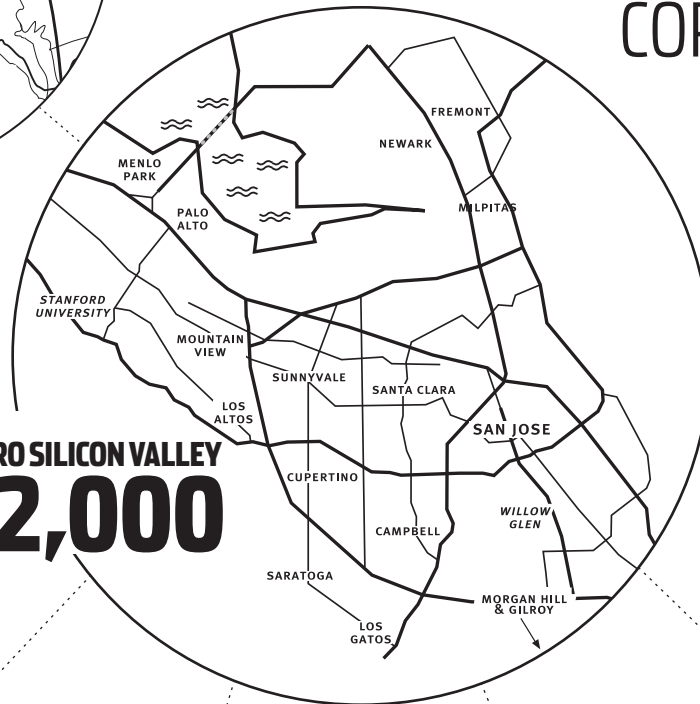

Circulation

158 THOUSAND COPIES PER WEEK

OVER 400,000 READERS EVERY WEEK

BOHEMIAN
25,000
SONOMA & NAPA

PACIFIC SUN
22,000
MARIN

METRO SILICON VALLEY
42,000

SANTA CRUZ GOOD TIMES
35,000

MORGAN HILL TIMES
11,000

GILROY DISPATCH
11,000

HOLLISTER FREELANCE
12,000

380 S. First St.
San Jose, CA 95113
408.298.8000

1101 Pacific Ave, Suite 320
Santa Cruz, CA 95060
831.458.1100

847 5th St.
Santa Rosa, CA 95404
707.527.1200

1200 5th Ave #200,
San Rafael, CA 94901
415.485.6700

**GILROY
DISPATCH**

64 W 6th St,
Gilroy, CA 95020
408.842.6400

**FREE
LANCE**

350 6th St # 102,
Hollister, CA 95023
831.637.5566

17500 Depot Street St.
Morgan Hill, CA
408.779.3886